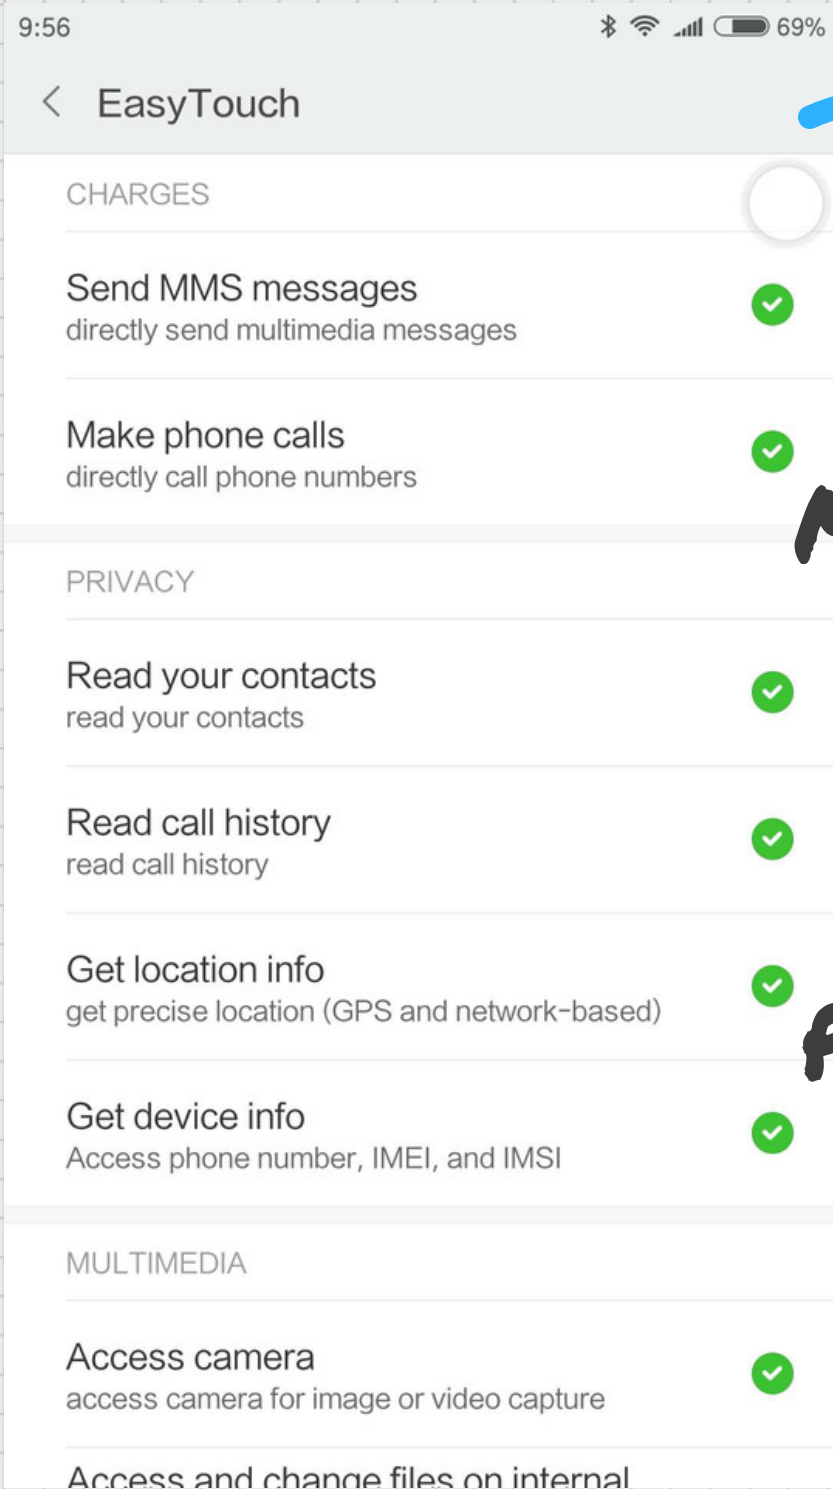

**ENABLE  
EASYTOUCH**

**GO TO  
INITIAL  
SETTINGS**

**CLICK TO  
ENABLE  
THESE**

**SELECT  
EASYTOUCH  
TO  
AUTOSTART**

**ALSO  
MAKE SURE  
YOU GIVE  
NECESSARY  
PERMISSIONS  
TO THE APP**

**CLICK  
TO USE**

# GlassOuse

Assistive Device

**VOILA!**